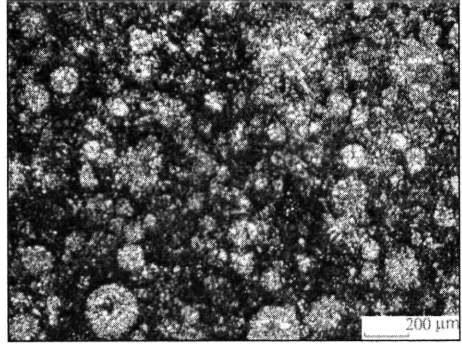

1. Radiolarite (1) thin section,
iN 4x objective

2. Radiolarite (1) thin section,
XN 4x objective

3. Radiolarite (1) thin section,
XN 10x objective

4. Radiolarite (1) thin section,
XN 10x objective

5. Radiolarite (2) thin section,
iN 4x objective

6. Radiolarite (2) thin section,
XN 4x objective

Plate 1.
Thin sections from Tata-Porhanyó in the Lithotheca collection of the HNM
(L 97/305)